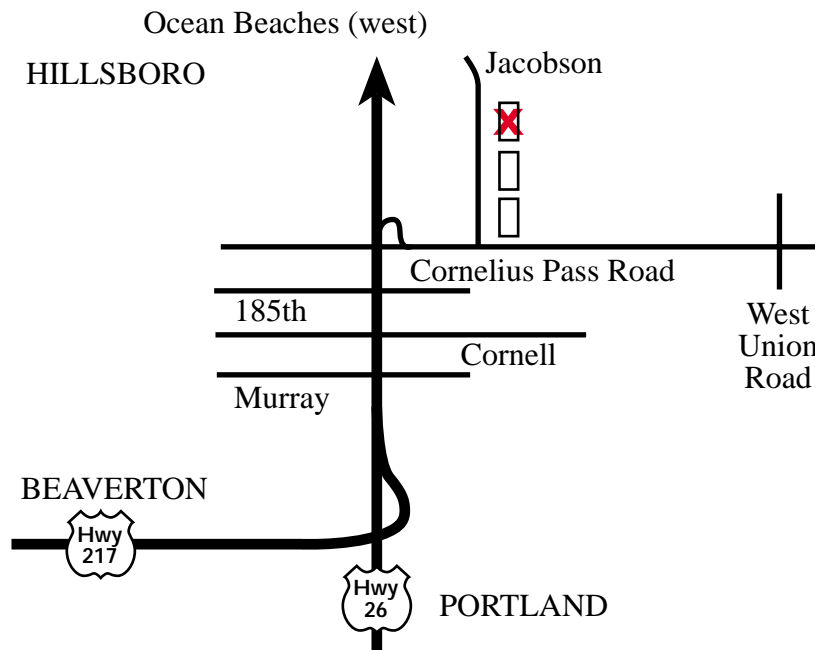

SOLTRONIX

21421 NW Jacobson Road, Suite 700
Hillsboro, OR 97124
T 503.748.2077 • F 503.748.2089

HOW TO FIND SOLTRONIX

DIRECTIONS

Soltronix is located at 21421 NW Jacobson Road Suite 700 Hillsboro, OR 97124

Flying into Portland

Take I-205 south to I-84 west. Follow signs for Beaverton as you pass through Portland to get to Hwy 26 west. Once on Hwy 26, you'll go through a tunnel and over a hill. Stay on 26 west until you come to the Cornelius Pass exit. Take that exit and follow additional directions below.

Familiar with the local area

Hwy 26 west from Portland/Beaverton, take the Cornelius Pass exit, move to the left hand lane of exit and turn left (north) onto Cornelius Pass Road, go approximately one half mile and turn left on Jacobson. Turn right in the first drive way of the complex. We are in the third building on your right. Soltronix sign is on front of the building.

We look forward to seeing you.

(map not to scale)